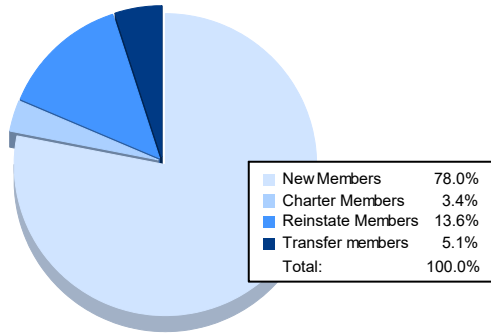

Year	New Clubs	Dropped Clubs	Gain/ Loss Clubs	New Members	Charter Members	Reinstate Members	Transfer Members	Total Member Added	Total Members Dropped	Gain/ Loss Members
2016-2017	0	1	-1	98	2	3	7	110	135	-25
2017-2018	1	0	1	114	31	6	5	156	133	23
2018-2019	0	2	-2	98	13	6	7	124	147	-23
2019-2020	1	0	1	79	21	0	3	103	126	-23
2020-2021	0	1	-1	46	2	8	3	59	168	-109
<b>Average</b>	<b>0</b>	<b>1</b>	<b>0</b>	<b>87</b>	<b>14</b>	<b>5</b>	<b>5</b>	<b>110</b>	<b>142</b>	<b>-31</b>

### Membership Composition June 2021 Cumulative